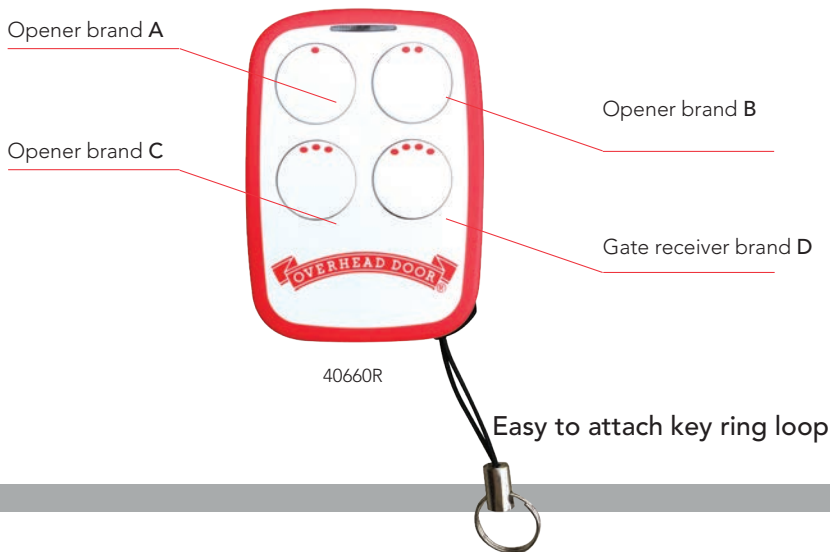

# 4-BUTTON *Universal Remote*

Actual size

**Controls the most popular brands of garage door openers and gate receivers.**

- **Compatible** – Works with most major brands sold in the U.S.
- **Versatile** – Mix-and-match up to four different garage door opener and receiver brands on one remote
- **Convenient** – Key ring loop and visor clip included in every box
- **Easy to set up** – Preprogrammed settings with LED light for easy programming
- **Replacement option** – Unique programming feature recognizes an existing opener remote transmission

**The Genuine. The Original.**

The 4-Button Universal Remote works with most major garage door opener brands sold in the U.S.

BRAND NAME	SPECIFICATION NOTES
Genie®	315/390 MHz, Intellicode® 1995-current
	315/390 MHz, Intellicode® II, 2010-2011
	390 MHz, 9 & 12 Switch/2Position Dip Switch, 1993-1995
Overhead Door™ Brand	315/390 MHz, CodeDodger® 1995-current
	315/390 MHz, CodeDodger® II, 2010-2011
	390 MHz, 9 Switch/3 Position Dip Switch, 1993-1995
Chamberlain® LiftMaster® Craftsman®	Purple Learn Button, 315 MHz, Security+®, 2006-2014
	Orange/Red Learn Button, 390 MHz, Security+®, 1996-2005
	Yellow Learn Button, 390 MHz, Security+2.0®, 2011-current
	Green Learn Button, 390 MHz, Billion Code®, 1993-1995
Sommer®	390 MHz, 9 Switch/3 Position Dip Switch
	310 MHz, Rolling Code
Linear®	318 MHz, Mega Code®
Wayne Dalton®	372.5 MHz, Rolling Code, 1999-current
Ryobi®	372.5 MHz, Rolling Code
Guardian®	303 MHz, Fixed Learn Code
Xtreme® Brand	303 MHz, Fixed Learn Code
Marantec®	315 MHz, Fixed Learn Code
FAAC®	433.92 MHz, Rolling Code

Each of the 4 buttons are pre-programmed with a different popular manufacturers code. Mix-and-match brands on up to 4 different garage door openers or gate receivers. Each button can be reprogrammed for any combination of other manufacturers.