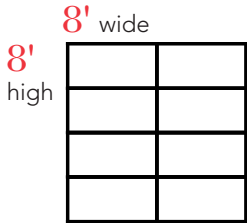

Select your glass type and structure color

1 Choose a panel style